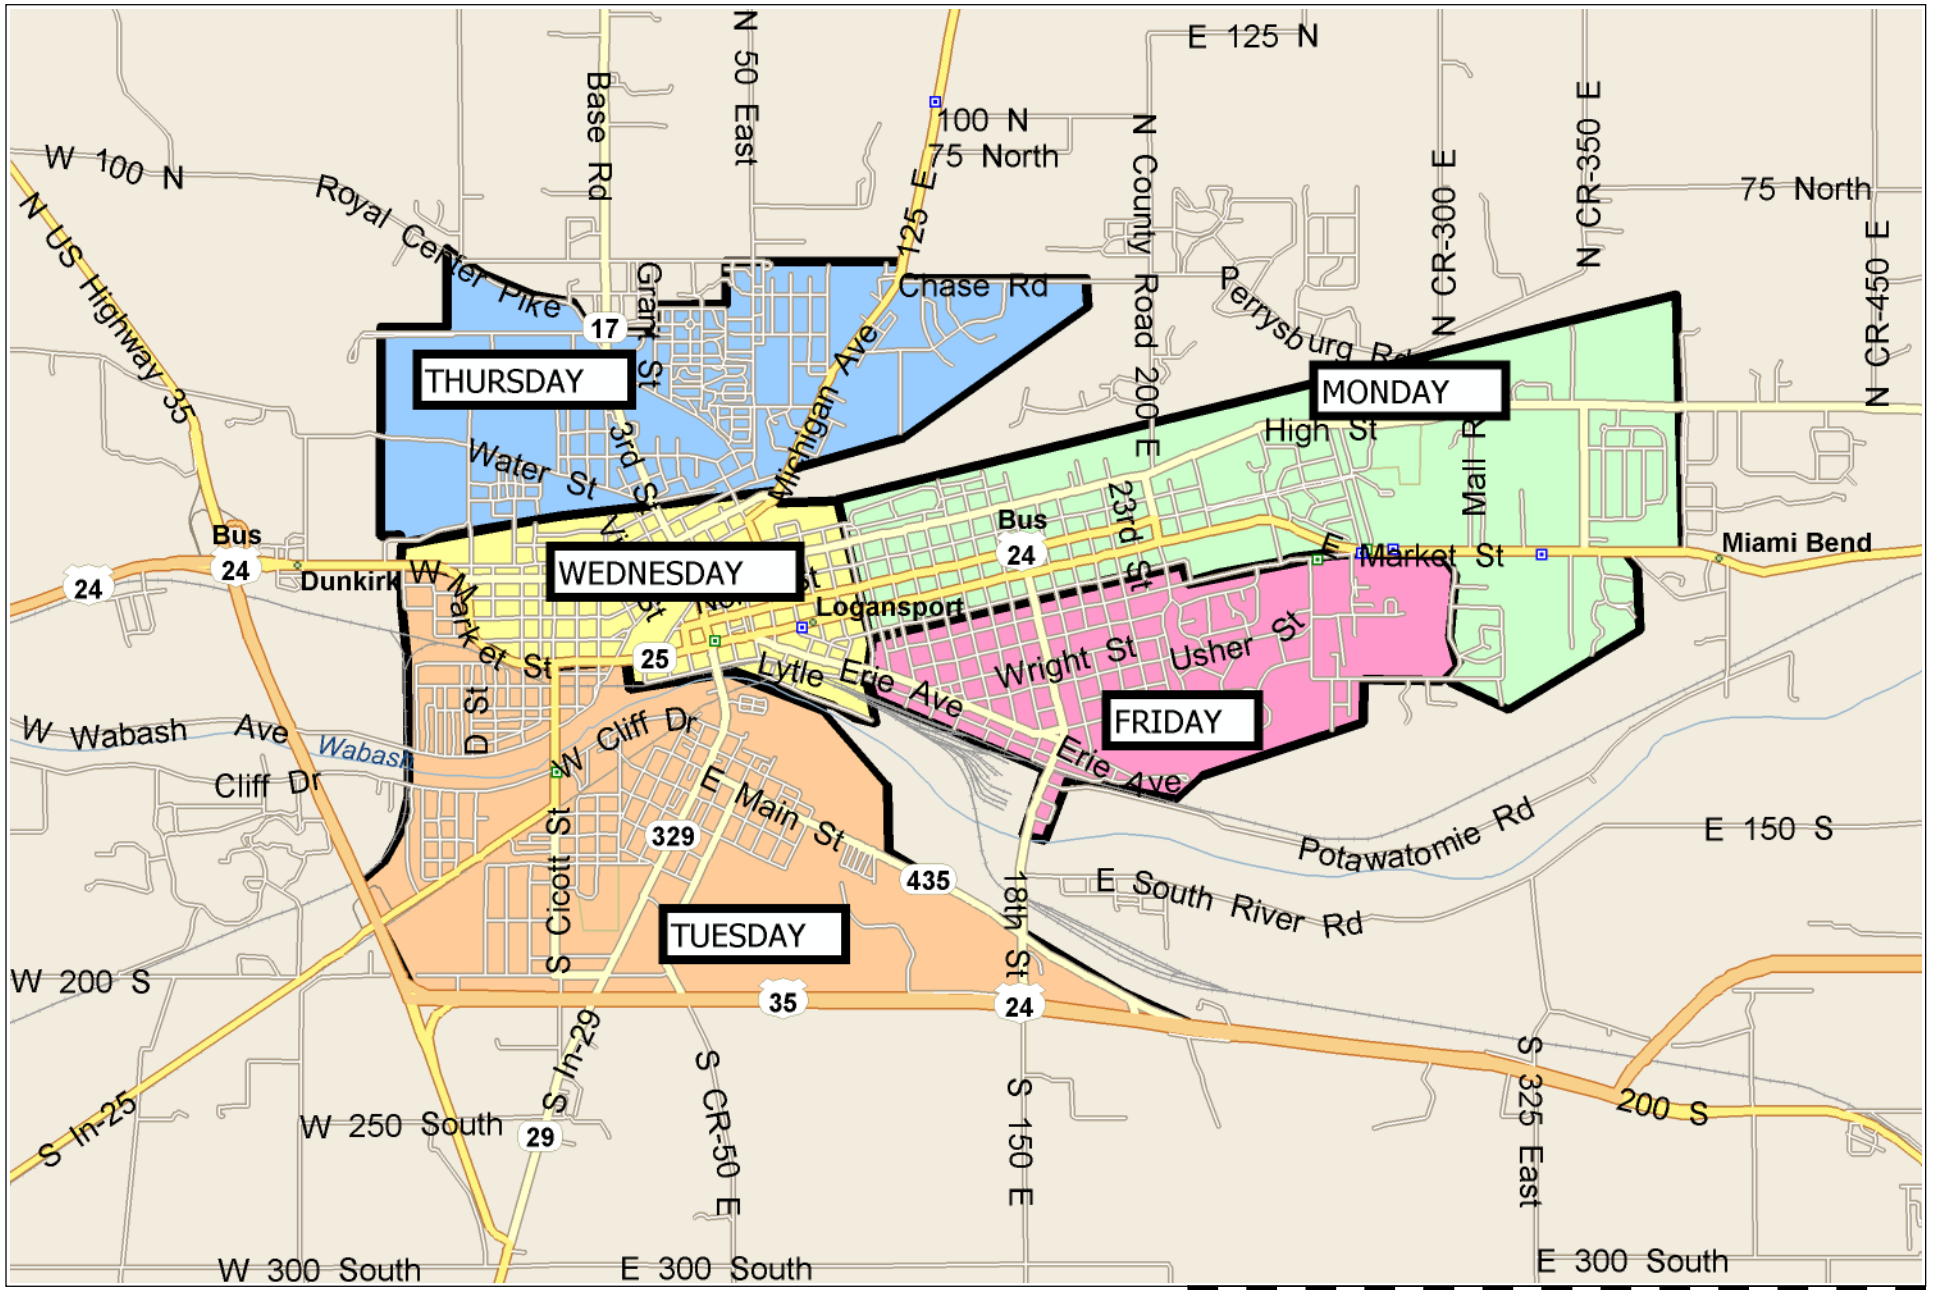

# 684 - City Pickups WEMII

Copyright © and (P) 1988–2009 Microsoft Corporation and/or its suppliers. All rights reserved. <http://www.microsoft.com/streets/>  
Certain mapping and direction data © 2009 NAVTEQ. All rights reserved. The Data for areas of Canada includes information taken with permission from Canadian authorities, including: © Her Majesty the Queen in Right of Canada, © Queen's Printer for Ontario. NAVTEQ and NAVTEQ ON BOARD are trademarks of NAVTEQ. © 2009 Tele Atlas North America, Inc. All rights reserved. Tele Atlas and Tele Atlas North America are trademarks of Tele Atlas, Inc. © 2009 by Applied Geographic Systems. All rights reserved.